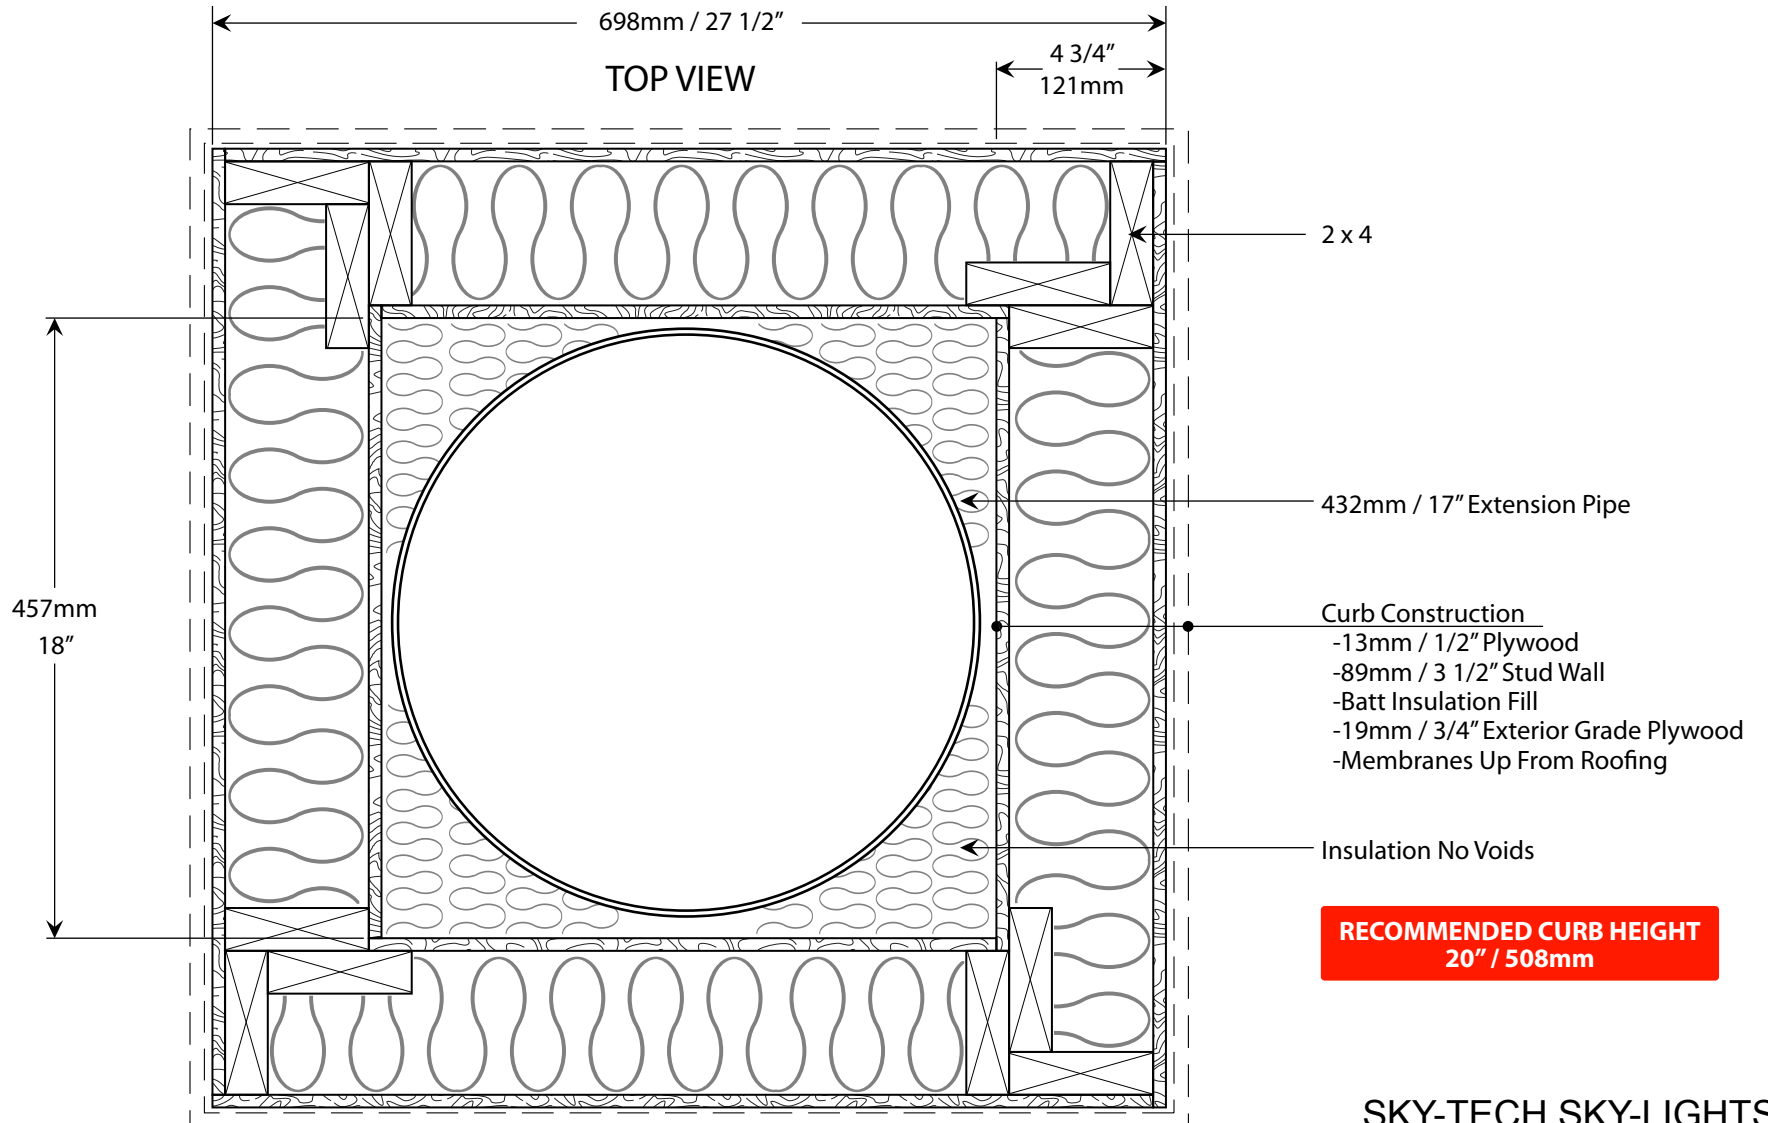

Curb Plan Detail 17" Top Detail

RECOMMENDED CURB HEIGHT
20" / 508mm

SKY-TECH SKY-LIGHTS

Do Not Scale

*Prior to construction, check with all local building authorities and check building codes for compliance.