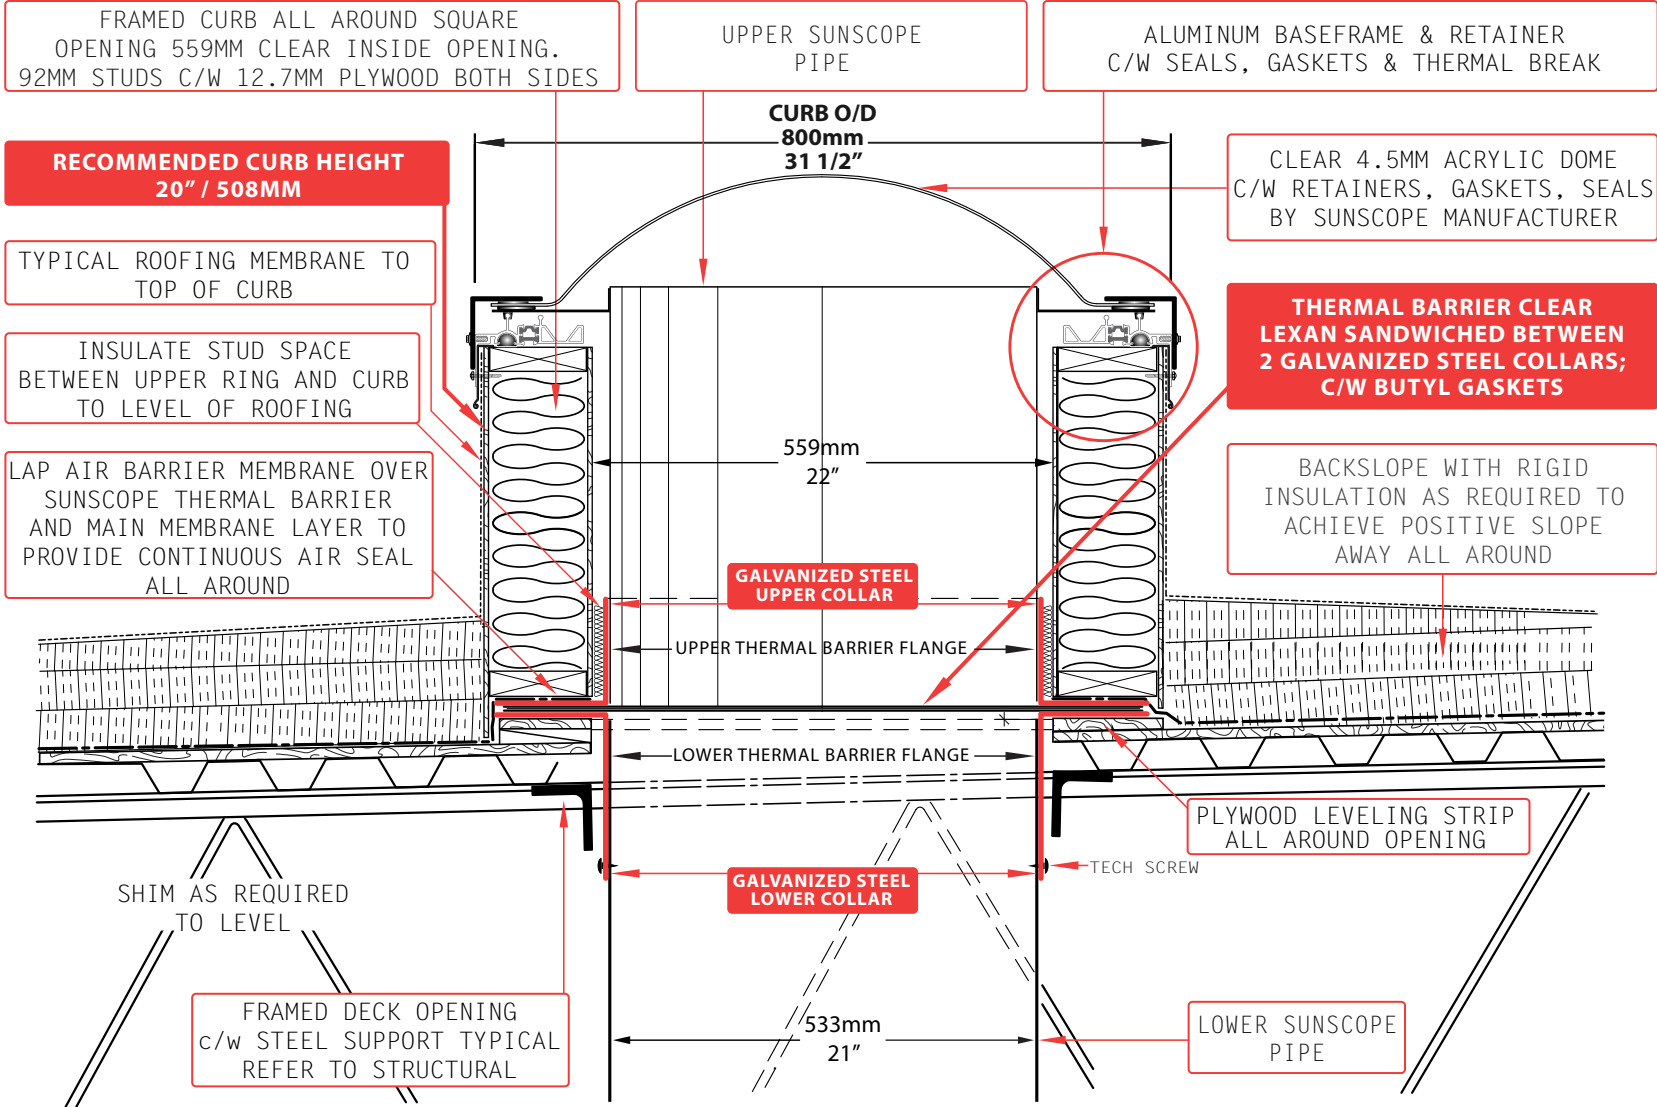

# Industrial 21" Top Detail

\*Prior to construction, check with all local building authorities and check building codes for compliance.

SKY-TECH SKY-LIGHTS

Do Not Scale