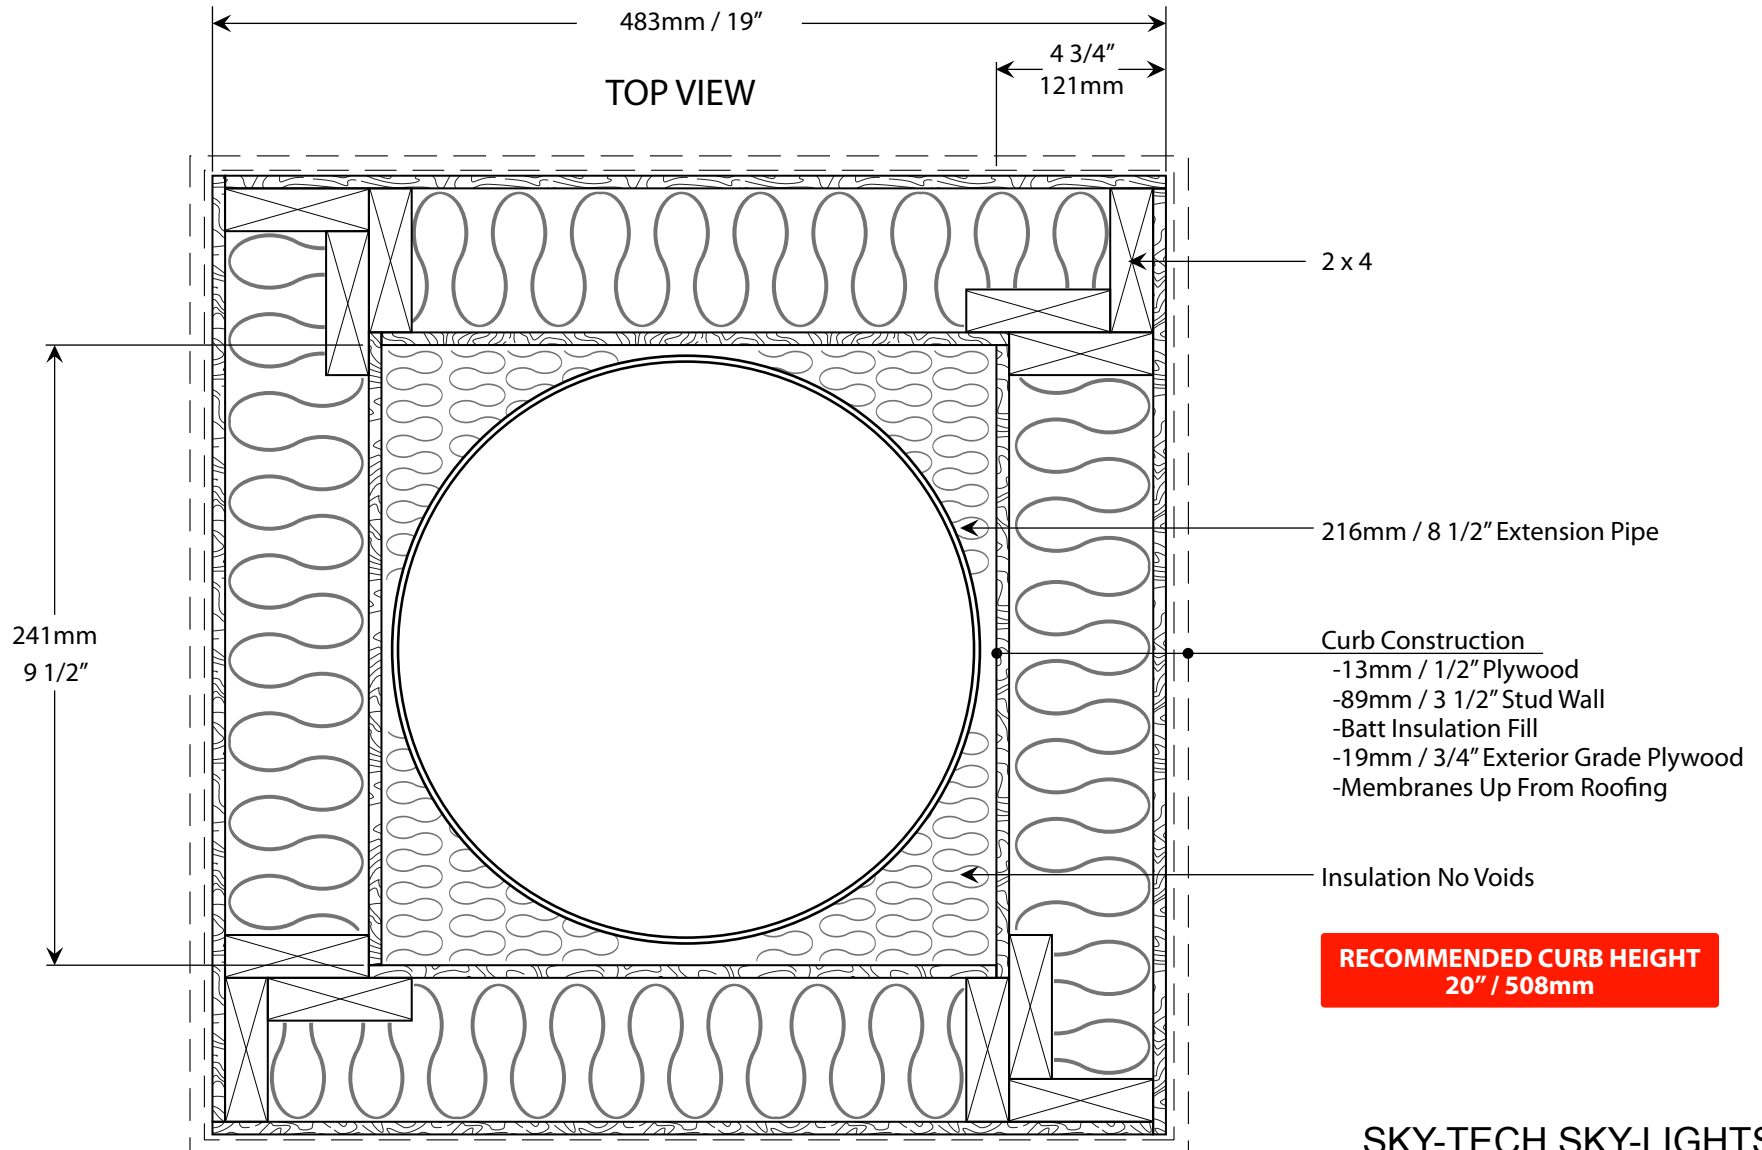

Curb Plan Detail 8.5" Top Detail

RECOMMENDED CURB HEIGHT
20" / 508mm

SKY-TECH SKY-LIGHTS

Do Not Scale

*Prior to construction, check with all local building authorities and check building codes for compliance.