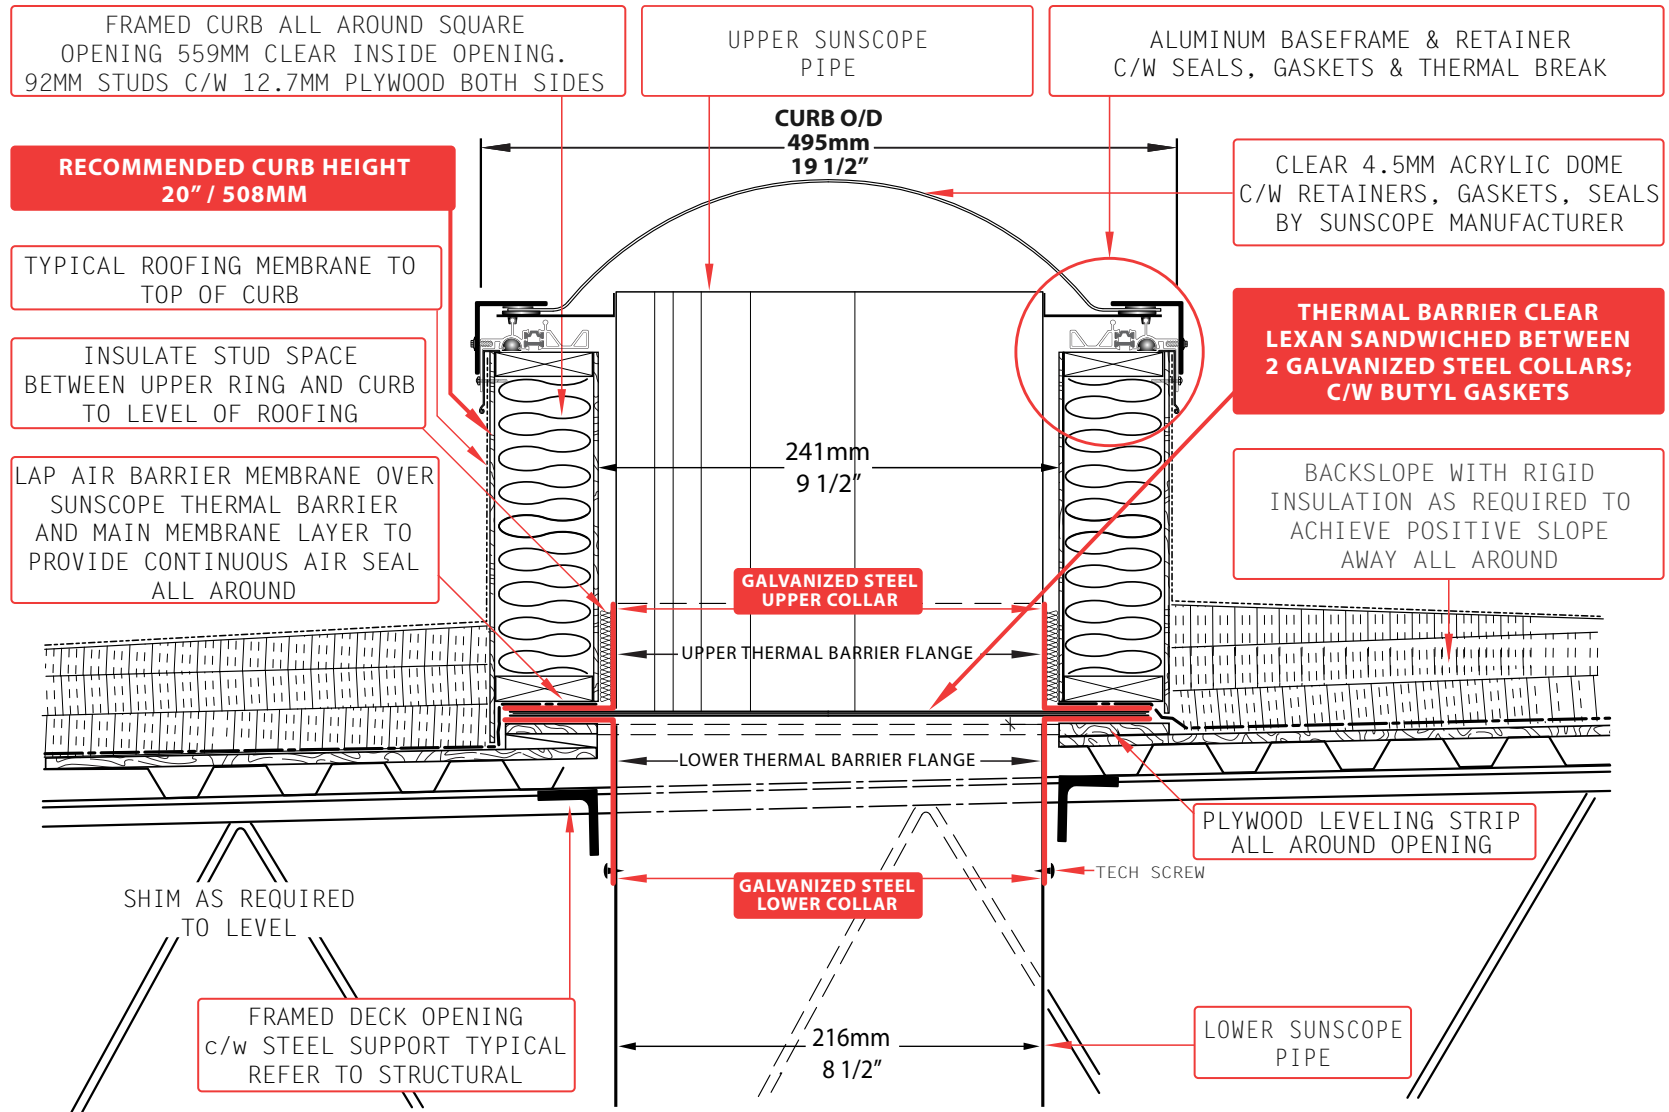

Industrial 8.5" Top Detail

*Prior to construction, check with all local building authorities and check building codes for compliance.

SKY-TECH SKY-LIGHTS

Do Not Scale