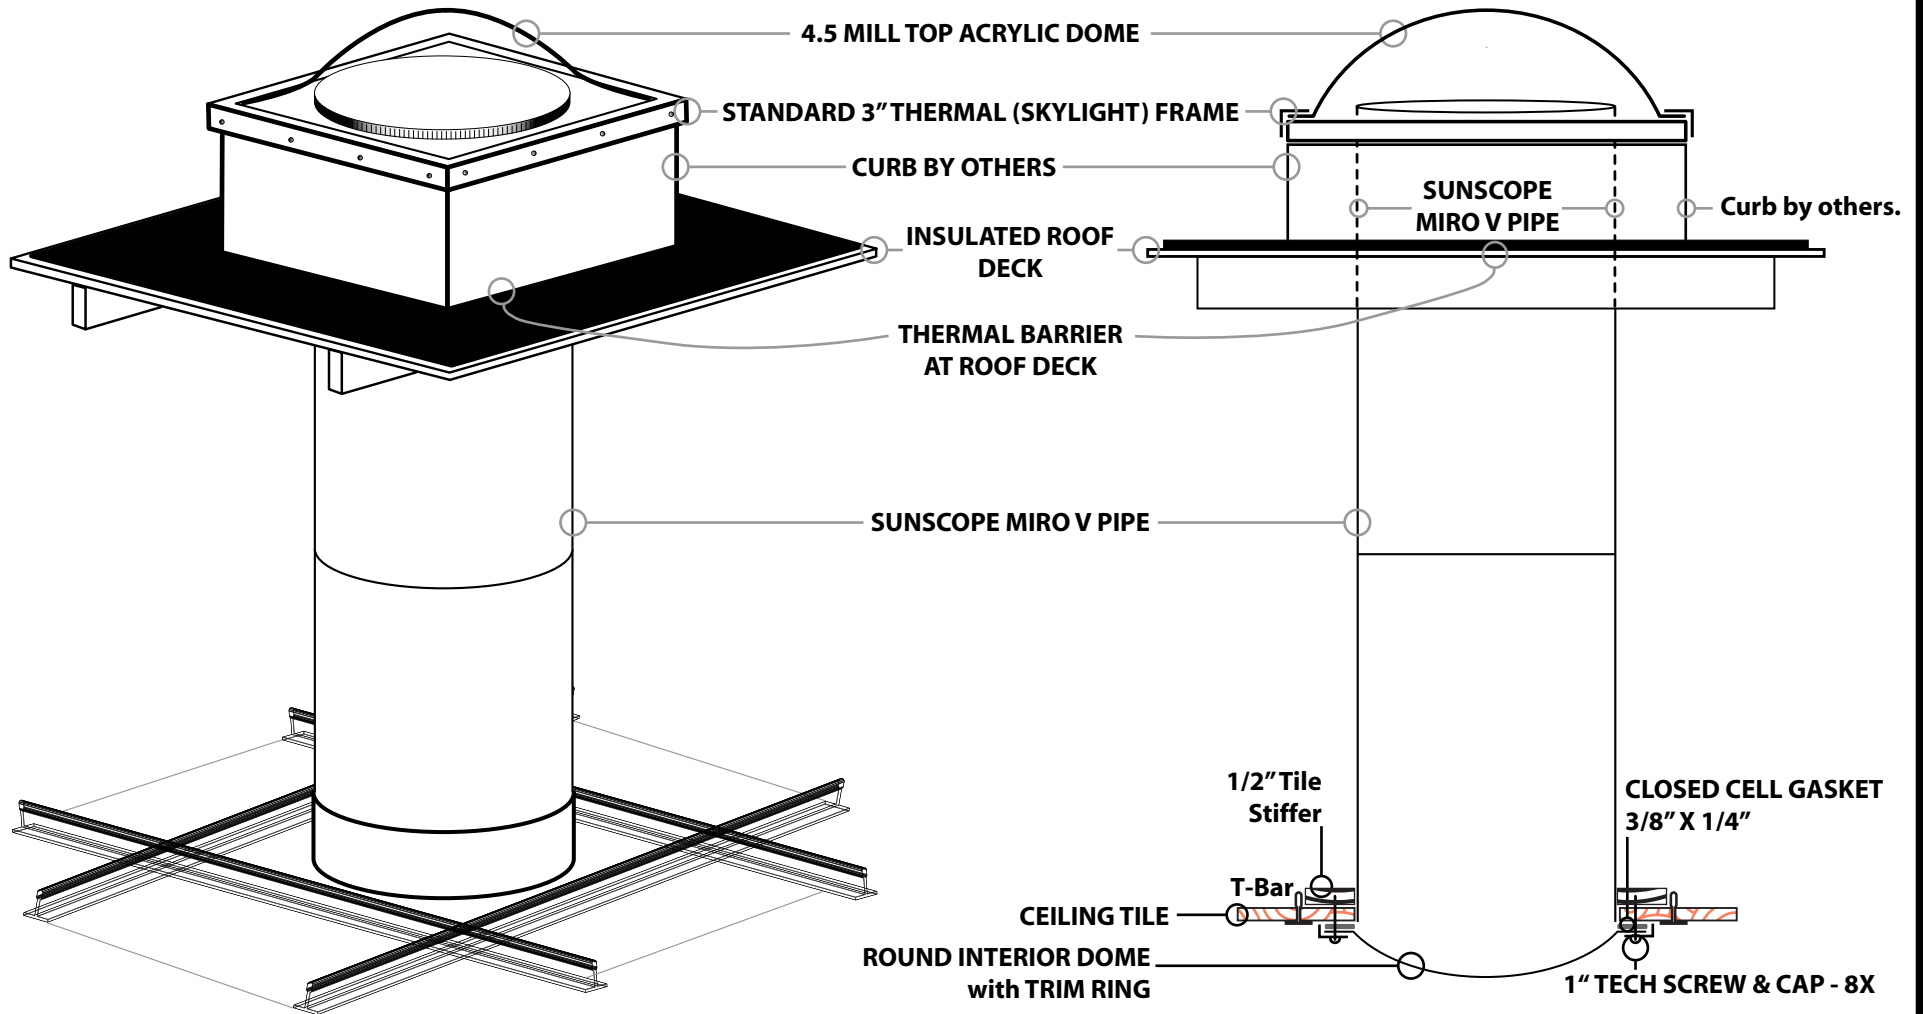

SKY-TECH™

MANUFACTURER OF
SUNSCOPE™
Natural Light Systems

S K Y - L I G H T S

"PROUDLY CANADIAN"

11503 - 160 Street Edmonton, Alberta, Canada T5M 3V9 1.800.449.0644

SunScope™ Thermal Unit WITH DOME STYLE LENS

*SHOWN HERE WITH T-BAR & Tile

*Prior to construction, check with all local building authorities and check building codes for compliance.

SKY-TECH SKY-LIGHTS

Do Not Scale