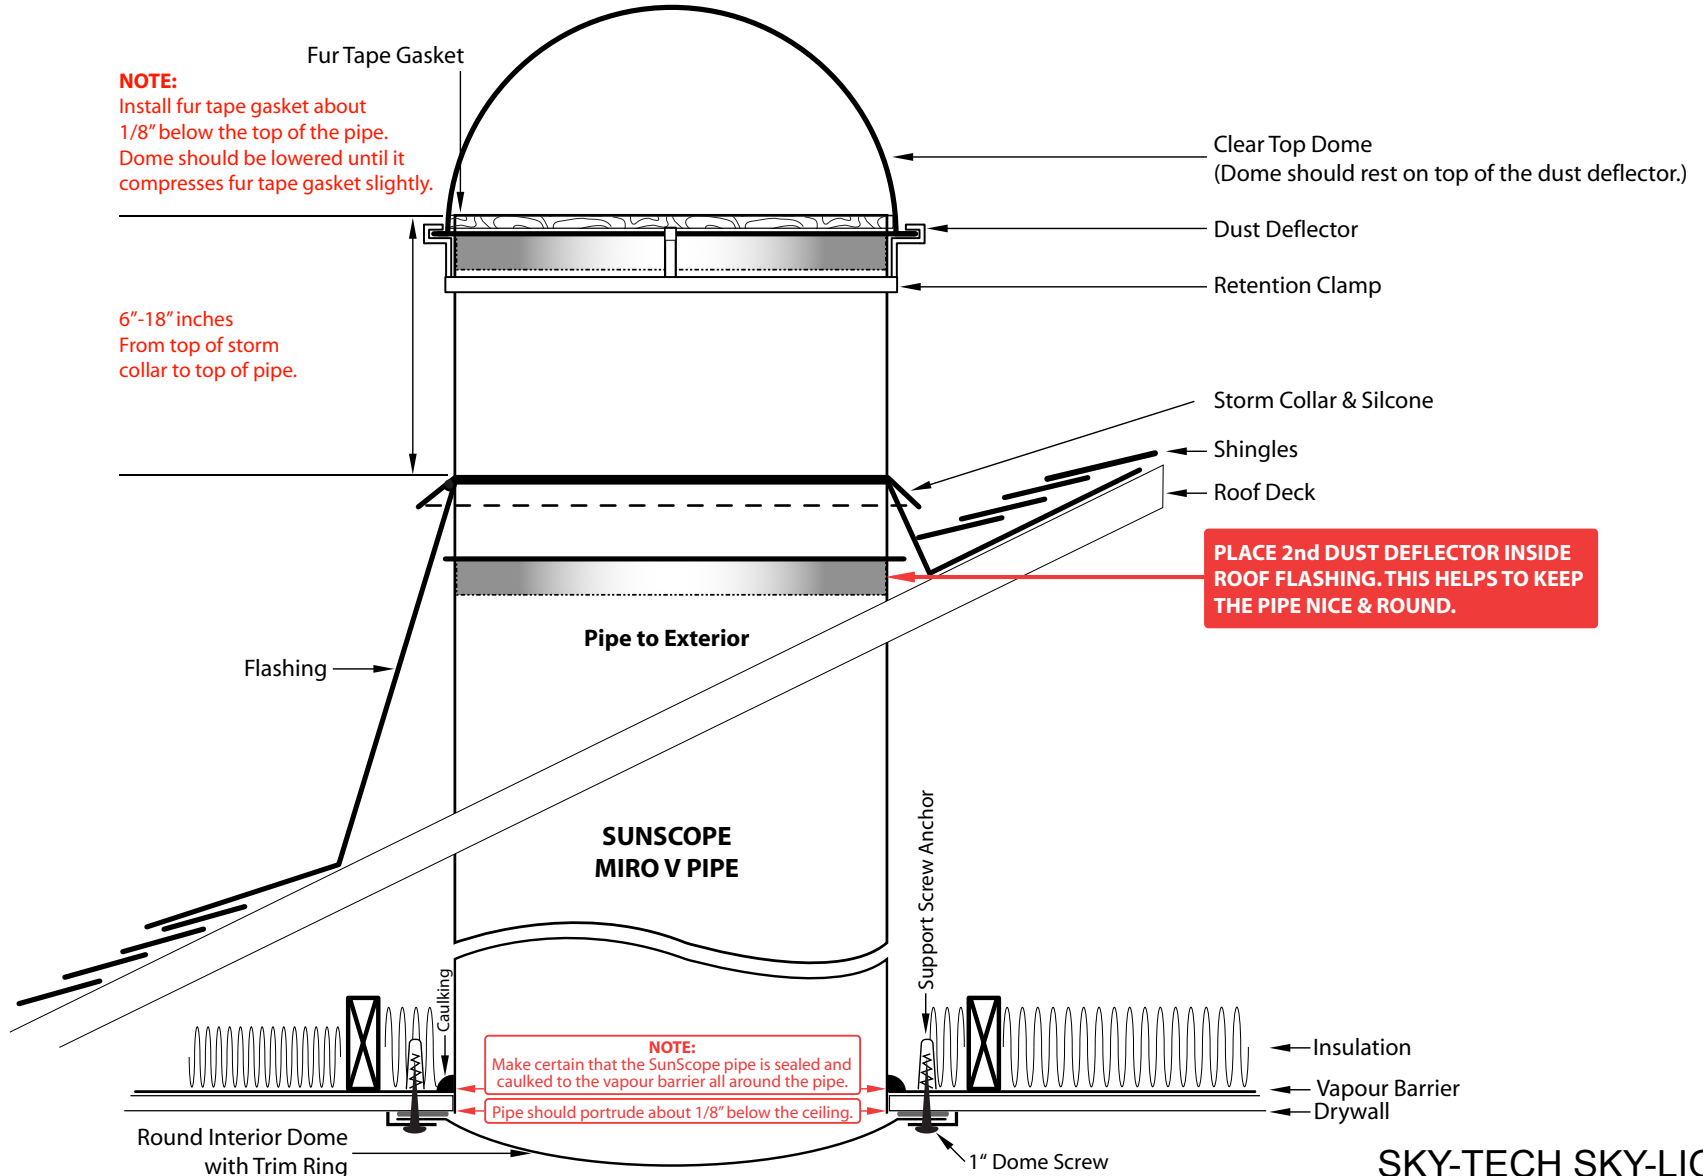

## Standard SunScope™ Unit 21" STANDARD ROOF

\*Prior to construction, check with all local building authorities and check building codes for compliance.

SKY-TECH SKY-LIGHTS

Do Not Scale