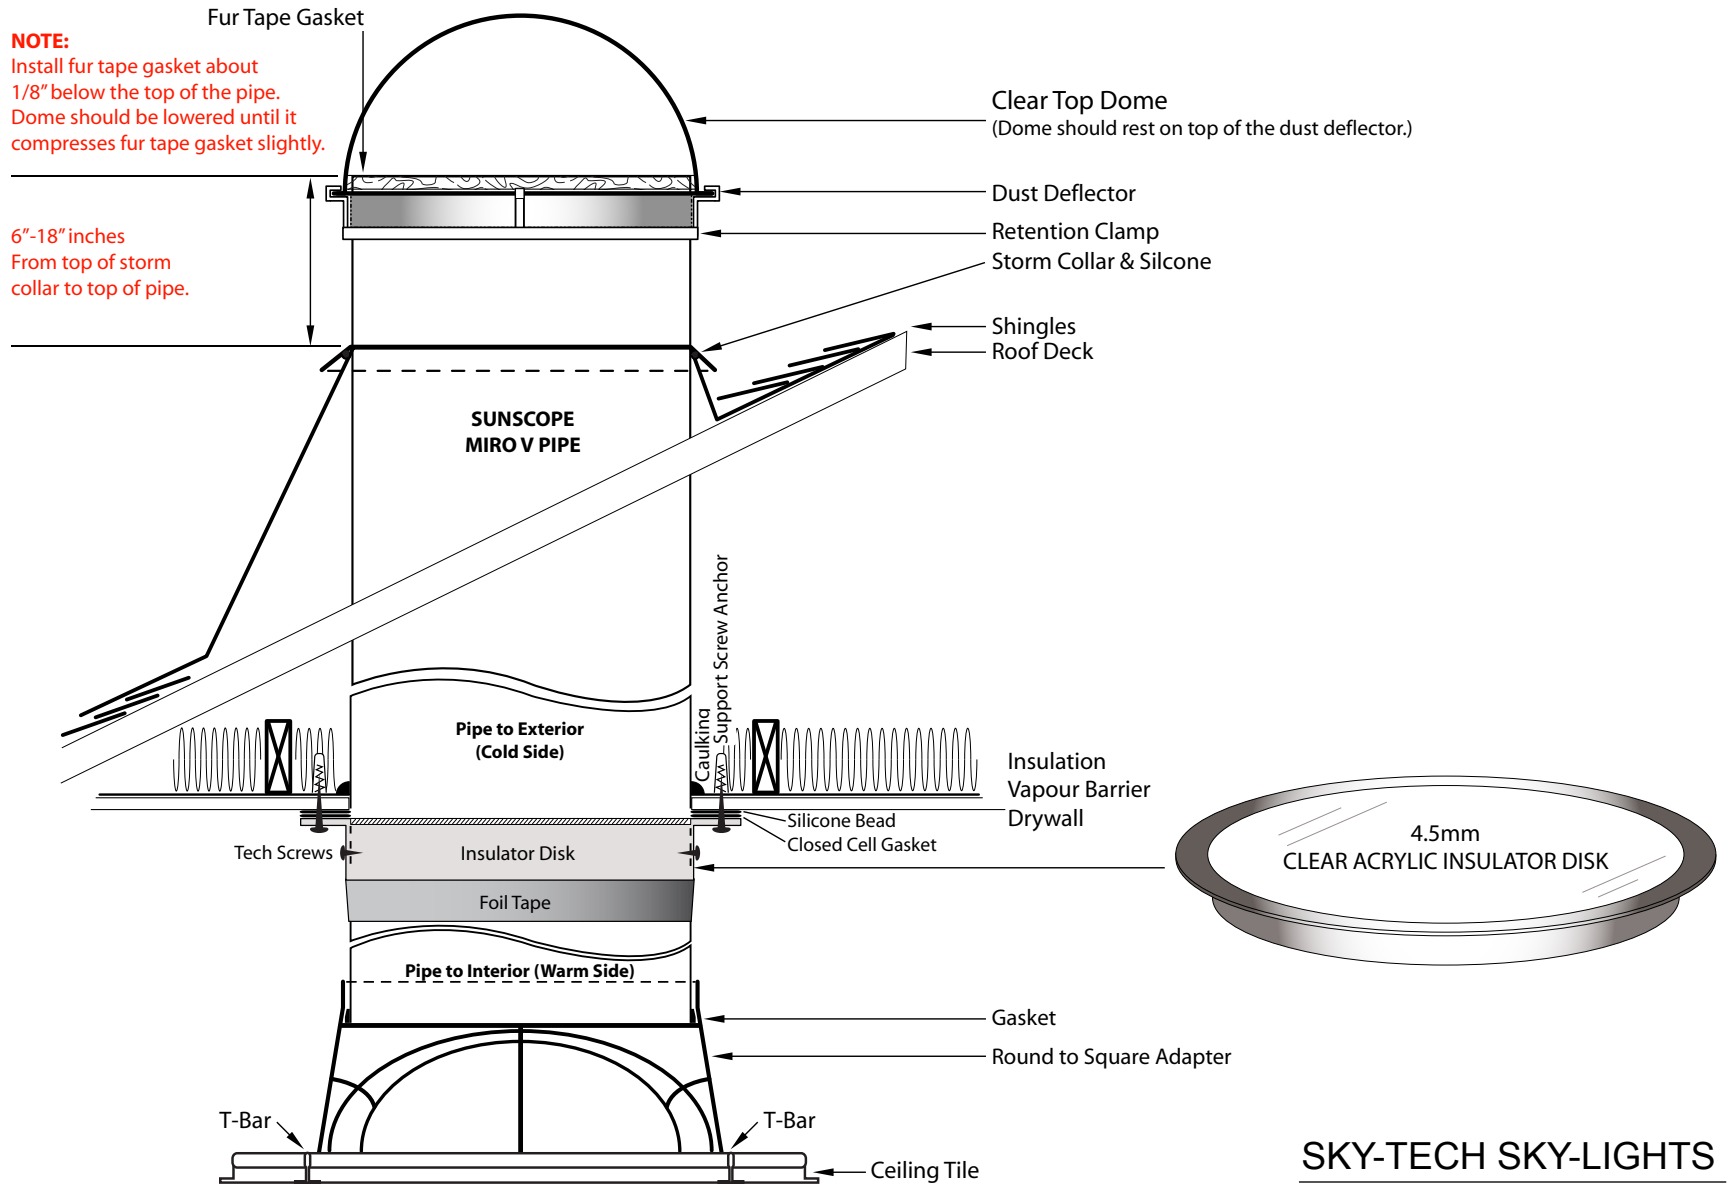

# SKY-TECH™

MANUFACTURER OF  
**SUNSCOPE™**  
Natural Light Systems

**S K Y - L I G H T S**

"PROUDLY CANADIAN"

11503 - 160 Street Edmonton, Alberta, Canada T5M 3V9 1.800.449.0644

## Single Thermal Break STANDARD ROOF - SQUARE

\*Prior to construction, check with all local building authorities and check building codes for compliance.

SKY-TECH SKY-LIGHTS

Do Not Scale