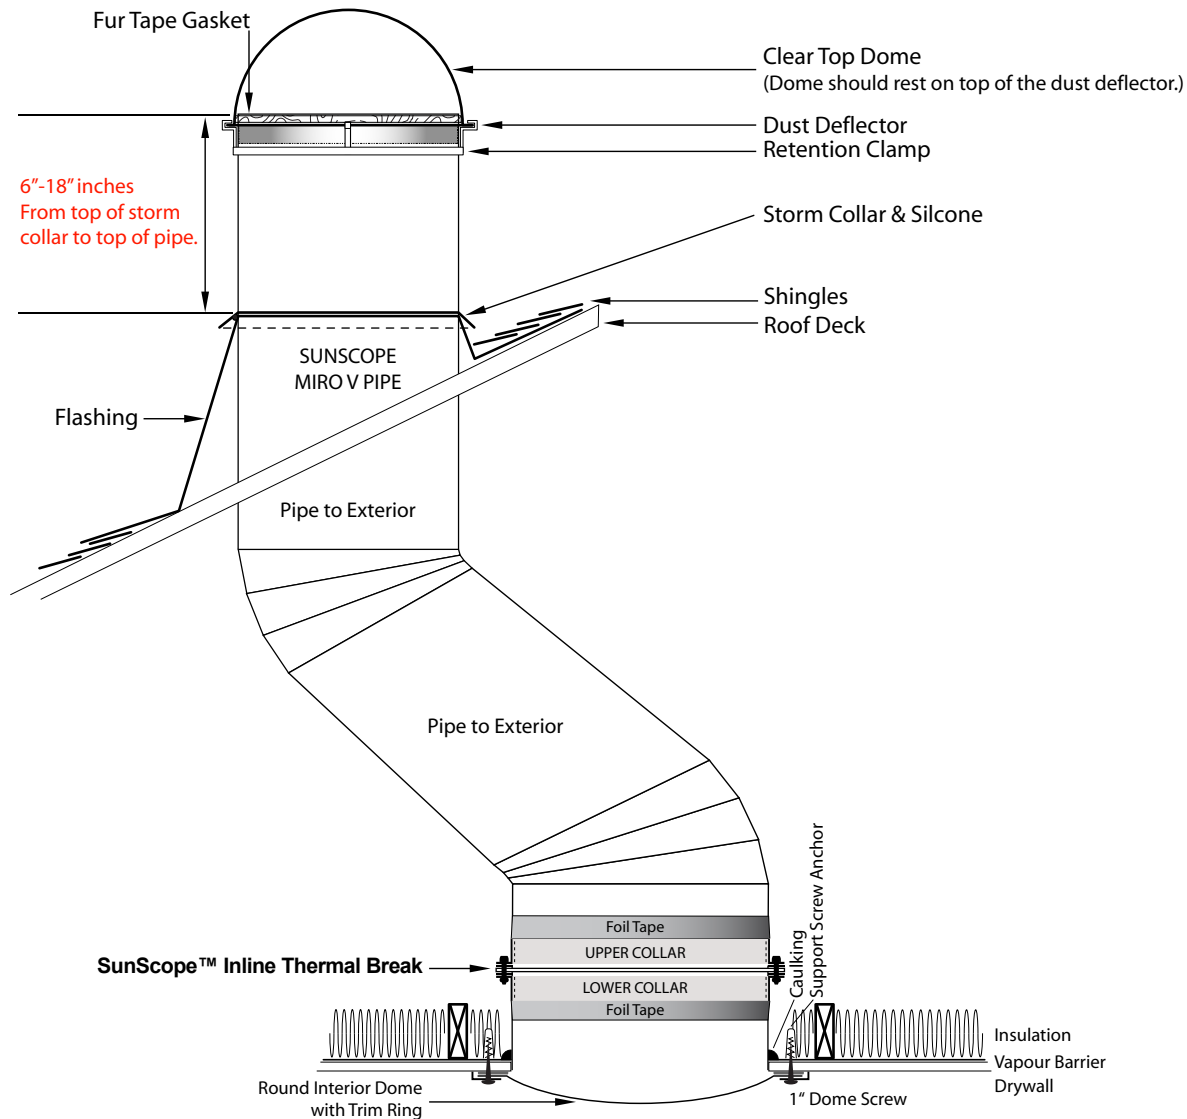

## ELBOWED Standard SunScope™ Unit with Inline Thermal Barrier STANDARD ROOF

\*Prior to construction, check with all local building authorities and check building codes for compliance.

**SKY-TECH SKY-LIGHTS**

Do Not Scale