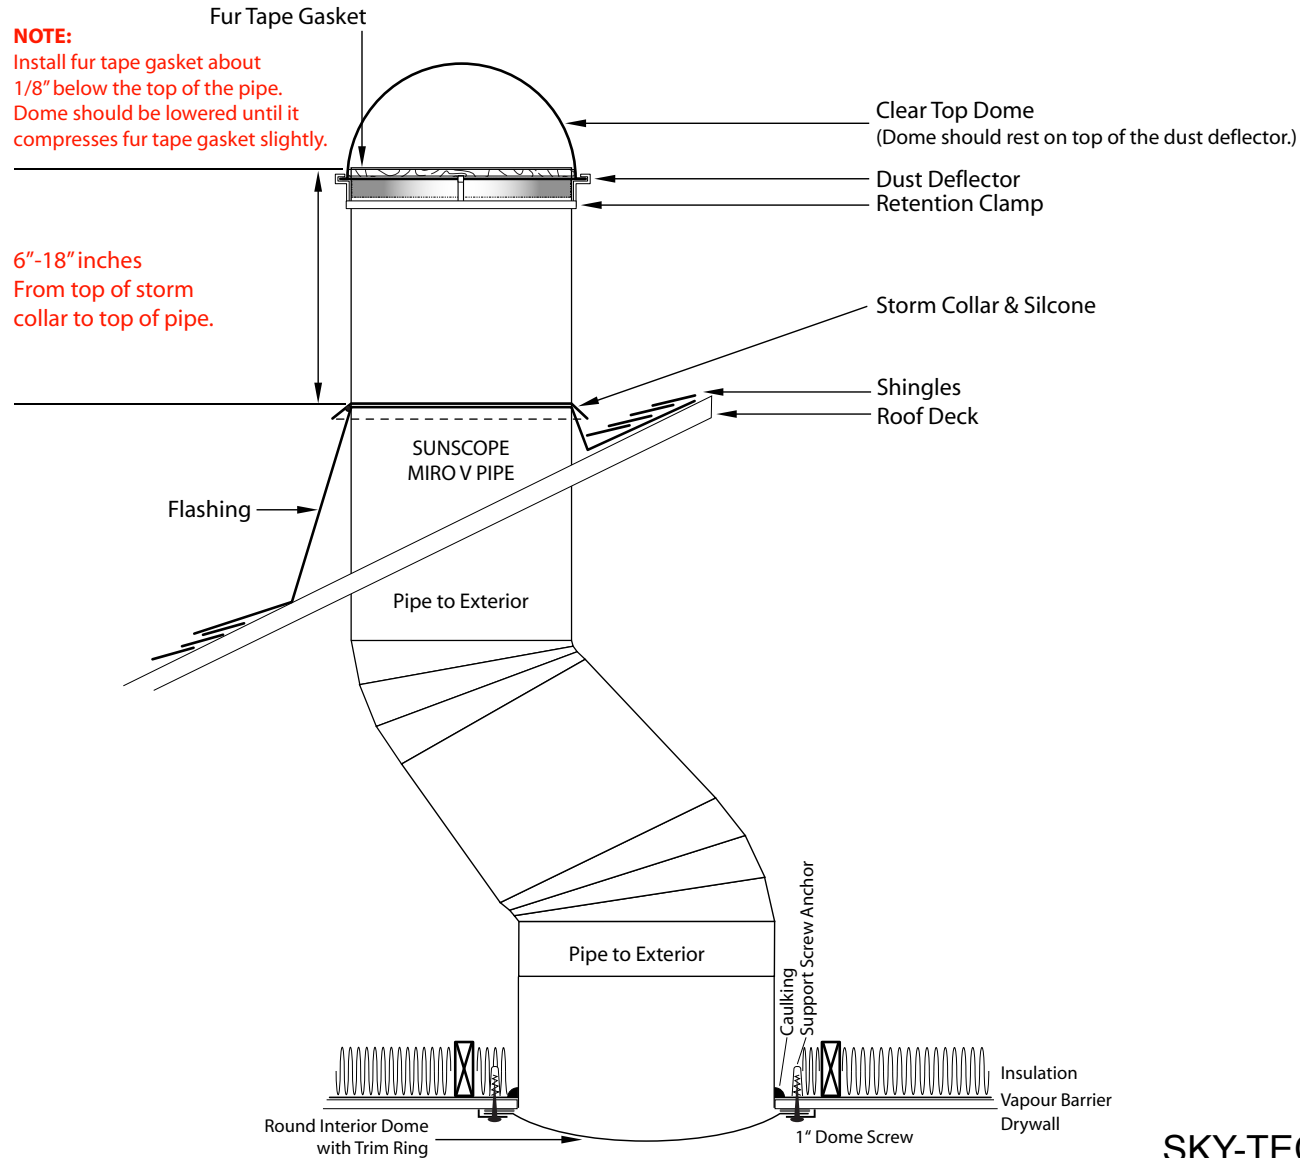

SKY-TECH™

MANUFACTURER OF
SUNSCOPE™
Natural Light Systems

ELBOWED Standard SunScope™ STANDARD ROOF

S K Y - L I G H T S "PROUDLY CANADIAN" 

11503 - 160 Street Edmonton, Alberta, Canada T5M 3V9 1.800.449.0644

*Prior to construction, check with all local building authorities and check building codes for compliance.

SKY-TECH SKY-LIGHTS

Do Not Scale